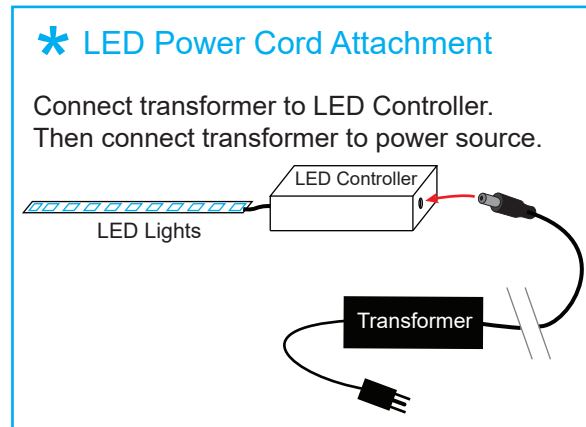

Steps:

- 1) Connect power cords to LED lights under Counter Top & Toe Kick.

FRONT VIEW

BACK VIEW

SETUP INSTRUCTIONS

CRATE PACKING