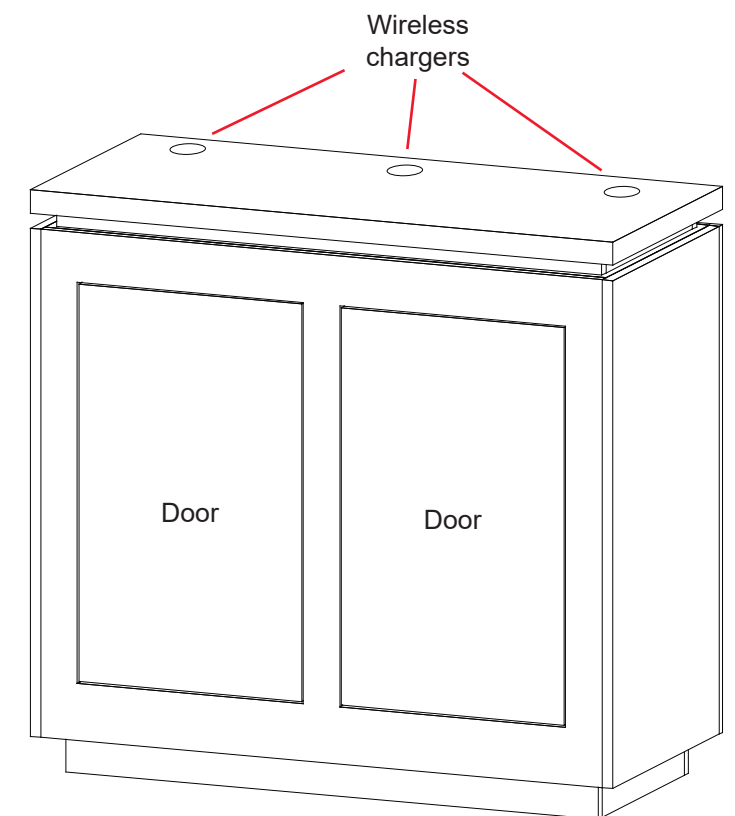

Steps:

- 1) Connect power cords to LED lights under Counter Top & Toe Kick.

FRONT VIEW

BACK VIEW

SETUP INSTRUCTIONS

CRATE PACKING