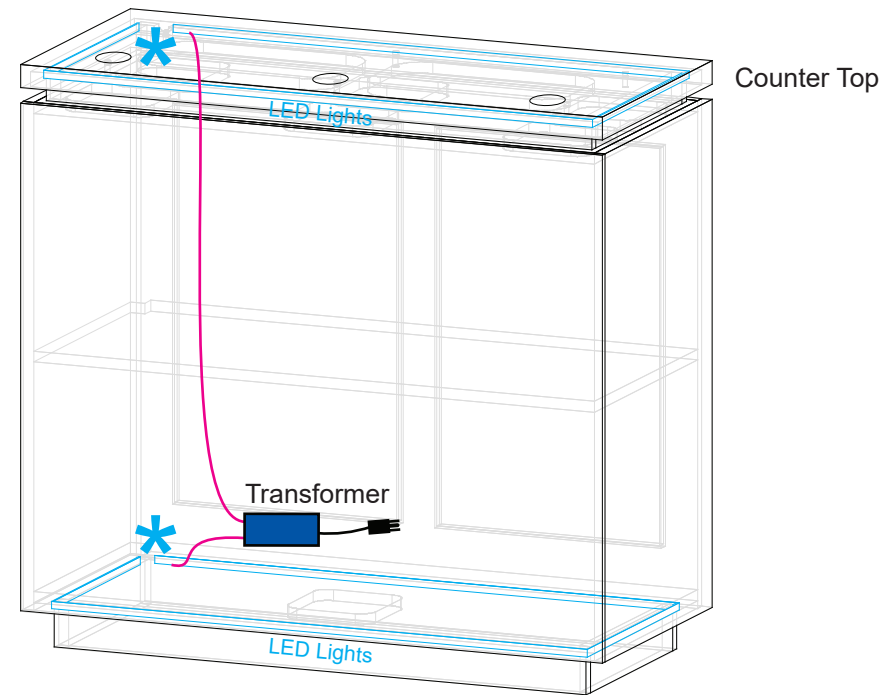

Steps:

- 1) Connect power cords to LED lights under Counter Top & Toe Kick.

FRONT VIEW

BACK VIEW

SETUP INSTRUCTIONS

CRATE PACKING