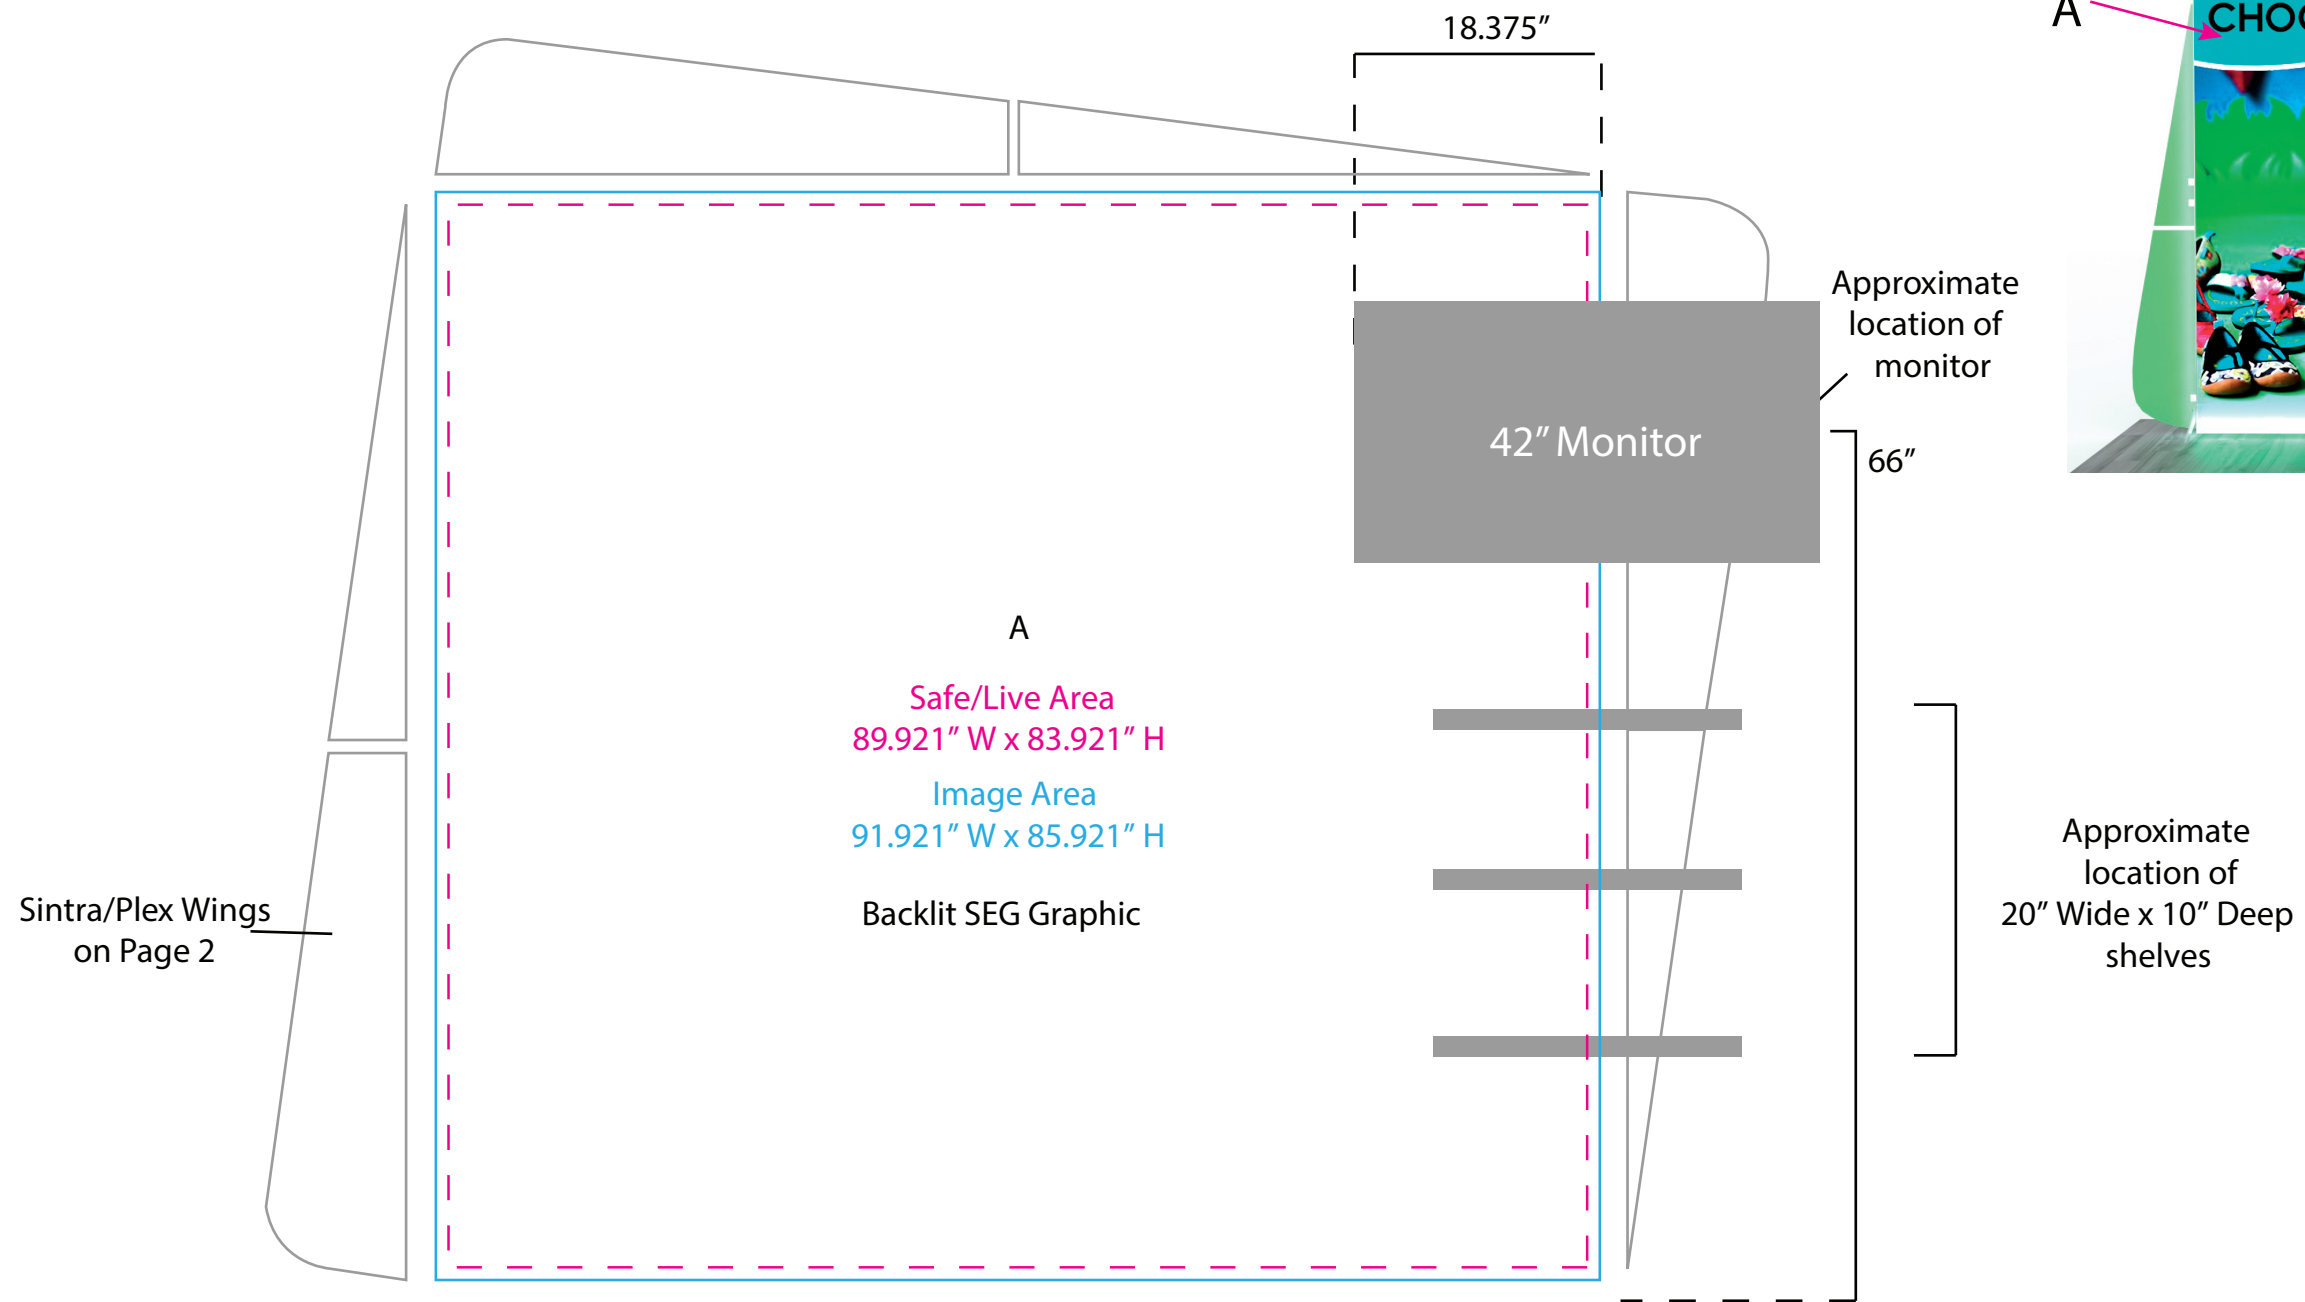

# Graphic Template Inline Lightbox - Backlit SEG Graphic

NOTE: All Raster Art (jpg, tiff,psd, png, etc.) must be at least 100 dpi at print size.  
Standard kits are often customized. Please check with Customer Service to ensure that this template matches your specific job.

# Graphic Template Wings

NOTE: All Raster Art (jpg, tiff,psd, png, etc.) must be at least 100 dpi at print size.  
Standard kits are often customized. Please check with Customer Service to ensure that this template matches your specific job.