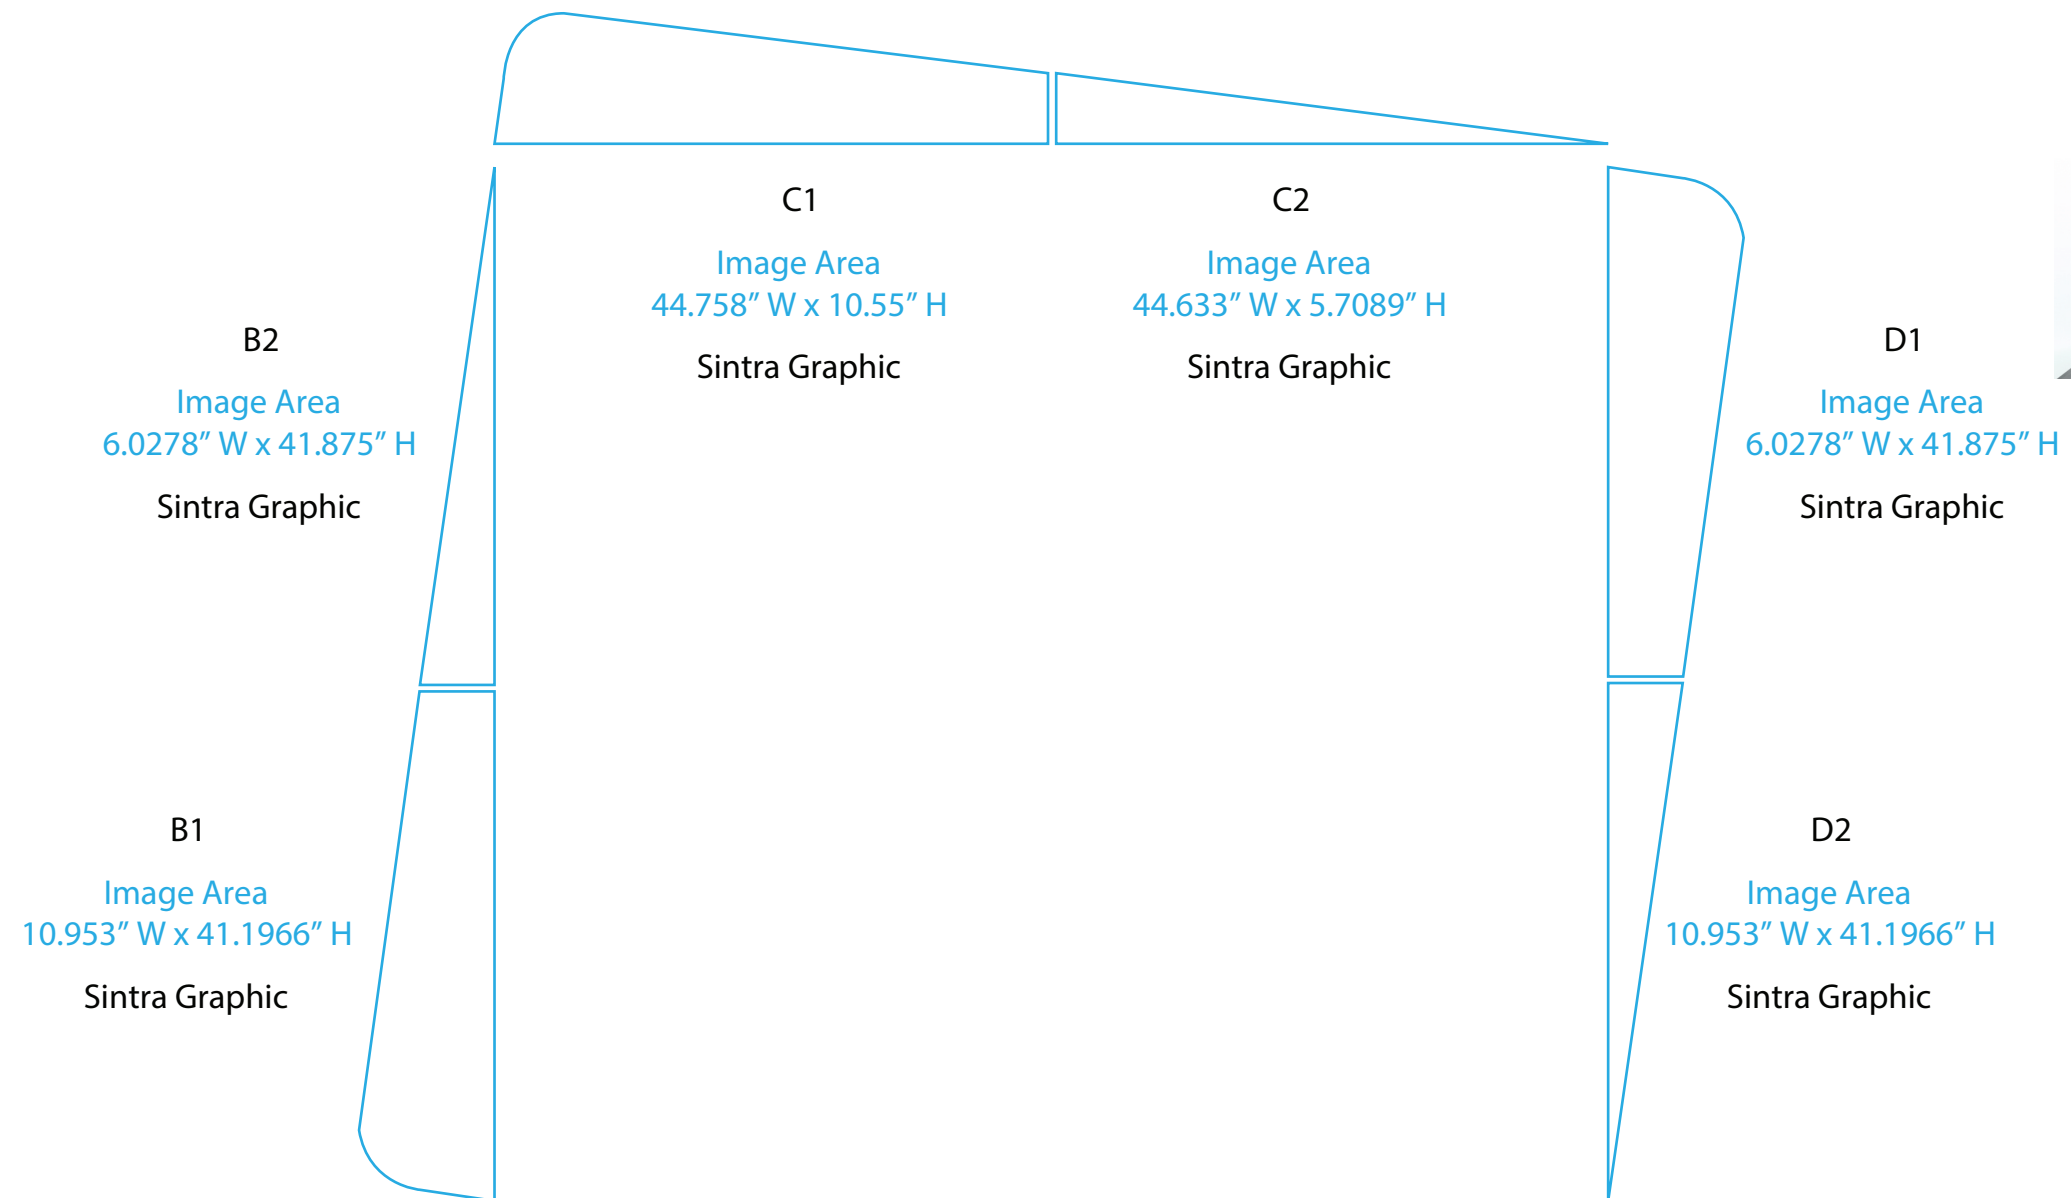

# Graphic Template Inline Lightbox - Backlit SEG Graphic

NOTE: All Raster Art (jpg, tiff,psd, png, etc.) must be at least 100 dpi at print size.  
Standard kits are often customized. Please check with Customer Service to ensure that this template matches your specific job.

# Graphic Template Wings

NOTE: All Raster Art (jpg, tiff,psd, png, etc.) must be at least 100 dpi at print size.  
Standard kits are often customized. Please check with Customer Service to ensure that this template matches your specific job.